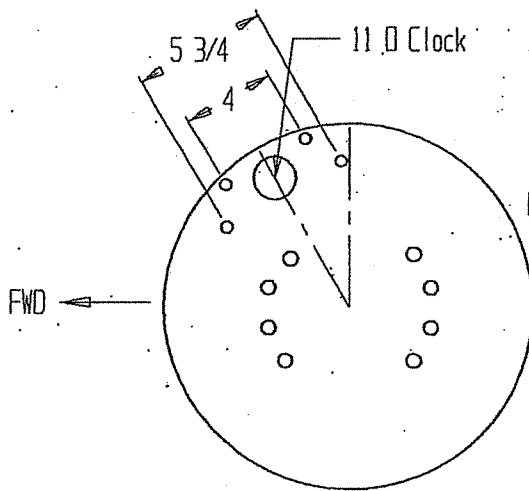

20,000# AXLE BRACKET KITS

3/4X2 ALUM ARMS STD WITH BRACKET KITS ON THIS PAGE

MERITOR 4 BOLT CAM FLANGE TOP FWD MOUNT

BKT KIT. #	FOR TIRE SIZE
016-20-6783	385/65 R22.5
016-20-6784	425/65 R22.5

16

MERITOR 4 BOLT CAM FLANGE REAR MOUNT