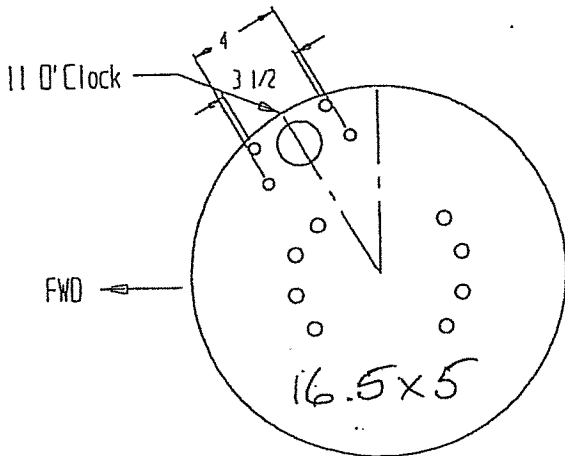

4 BOLT CAM FLANGE-FWD MOUNT
BKT KIT#
016-20-866

15