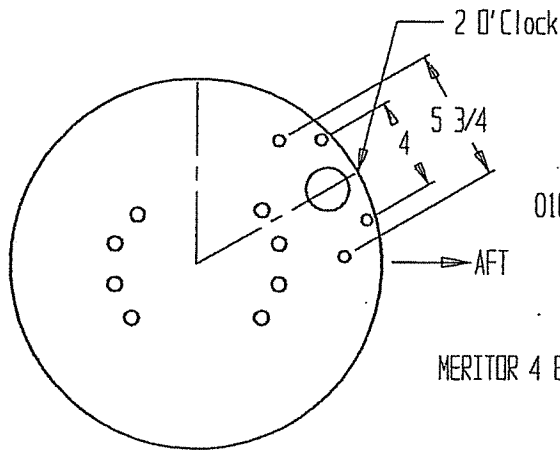

016-20-867 BRACKET KIT

MERITOR 4 BOLT CAM FLANGE REAR MOUNT

5