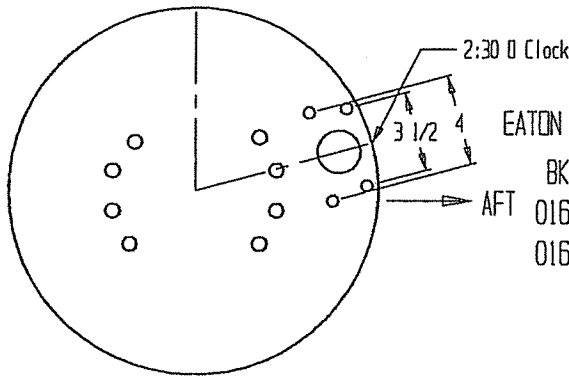

BKT KIT. #	FOR TIRE SIZE
016-20-6783	385/65 R22.5
016-20-6784	425/65 R22.5

17

20,000# AXLE BRACKET KITS

3/4X2 ALUM ARMS STD WITH BRACKET KITS ON THIS PAGE

MERITOR 4 BOLT CAM FLANGE FWD MOUNT

BKT KIT #	FOR TIRE SIZE
016-20-6583	385/65R 22.5
016-20-6584	425/65R 22.5

18

EATON 4 BOLT REAR CAM FLANGE

BKT KIT #	FOR TIRE SIZE
016-20-6683	385/65 R22.5
016-20-6684	425/65 R22.5

19

EATON 4 BOLT FORWARD CAM FLANGE

BKT KIT #	FOR TIRE SIZE
016-20-6683	385/65 R22.5
016-20-6684	425/65 R22.5