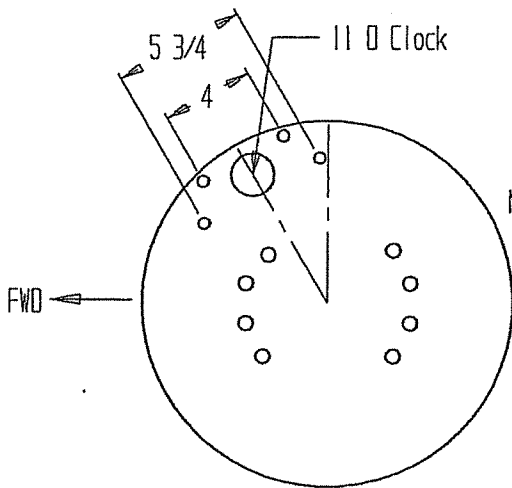

MERITOR 4 BOLT CAM FLANGE TOP FWD MOUNT
016-20-867 BRACKET KIT

4