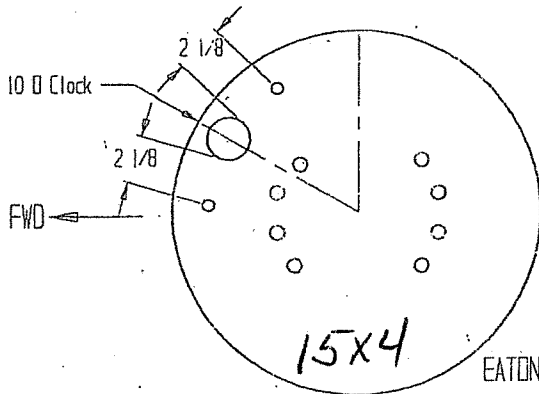

016-20-851 Bracket Kit
Hendrickson FBC
8K & 10K Self Steering Axle
with 6.75 x 17.5 & 6.75 x 19.5 Wheel Size

61-78

016-20-861 BRACKET KIT

MERITOR 4 BOLT CAM FLANGE REAR MOUNT

Link

63-78

WATSON
After 03/08

016-20-863 BRACKET KIT