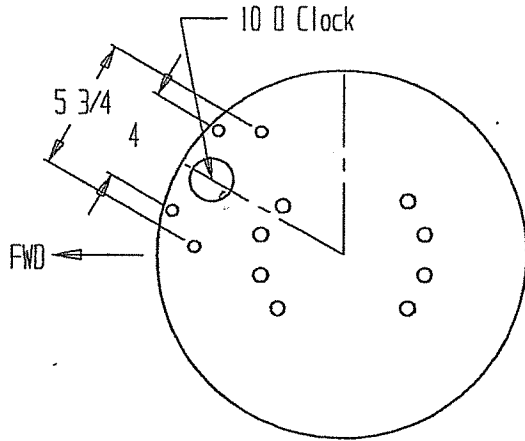

MERITOR 4 BOLT CAM FLANGE FWD MOUNT

BKT KIT #	FOR TIRE SIZE
016-20-6583	385/65R 22.5
016-20-6584	425/65R 22.5

18