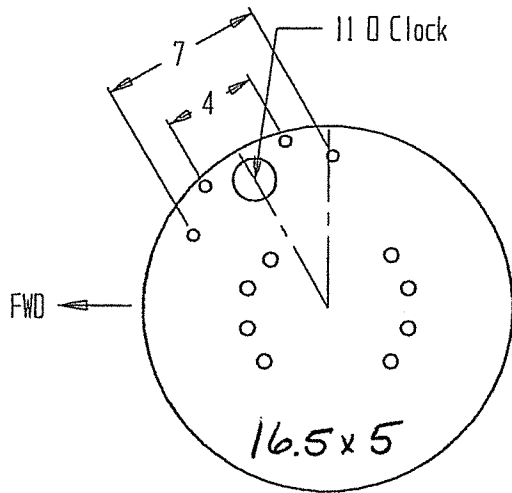

EATON 4 BOLT CAM FLANGE TOP FWD MOUNT
016-20-857 BRACKET KIT

7

PETERBILT / WATSON CHALIN / HEN.