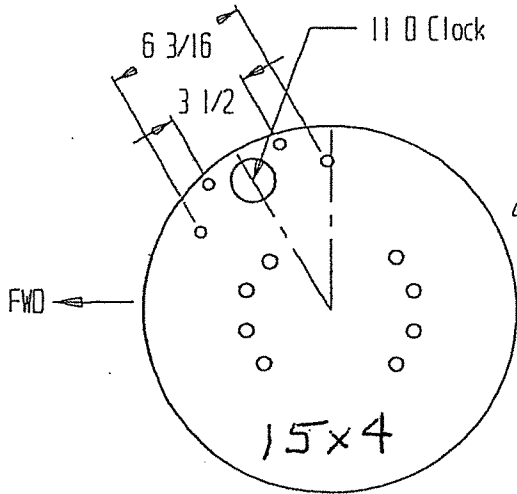

Pederson

4 BOLT CAM FLANGE TOP FWD MOUNT
016-20-856 BRACKET KIT

13