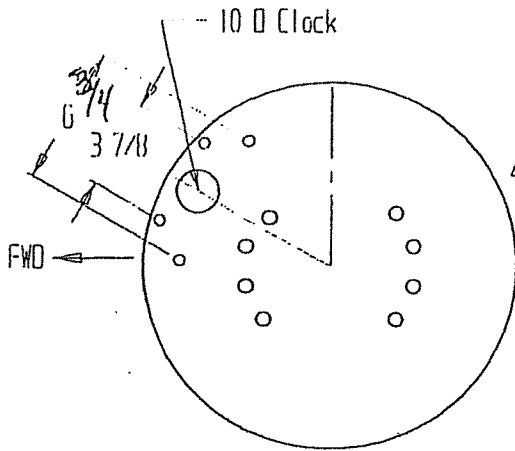

4 BOLT CAM FLANGE FWD MOUNT
016-20-864 BRACKET KIT

14