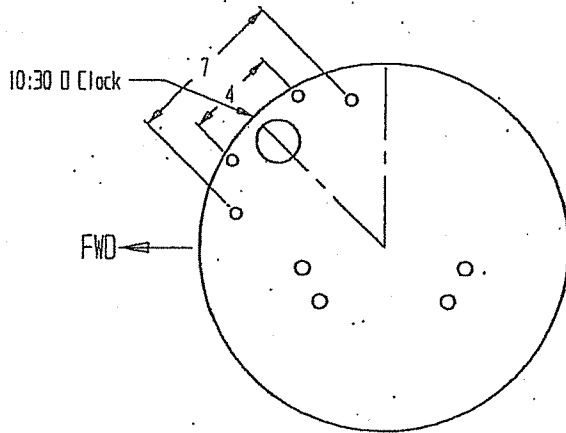

6

EATON 2 BOLT CAM FLANGE REAR MOUNT

EATON 4 BOLT CAM FLANGE TOP FWD MOUNT
016-20-857 BRACKET KIT

7

PETERBILT / WATSON CHALIN / HEN.

ROCKWELL 15" "D" SERIES
016-20-863 BRACKET KIT

8

016-20-8557 BRACKET KIT