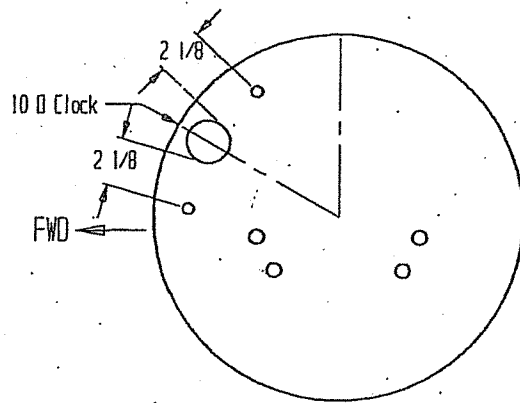

016-20-869 BRACKET KIT

10

EATON 2 BOLT CAM
TUBE FLANGE

PETERBILT W/HENDRICKSON HLUS, HLUC OR HLUR
2PC SPINDLE W/EATON FWD CAM