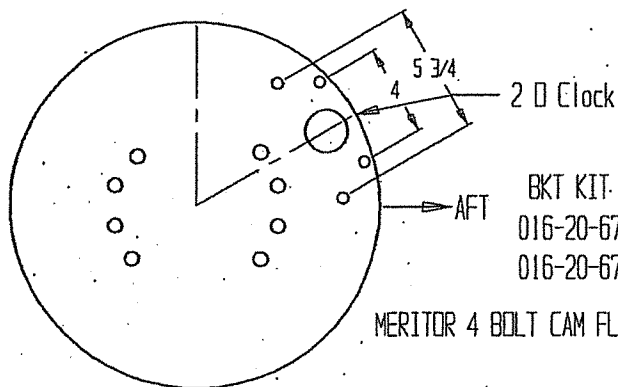

20,000# AXLE BRACKET KITS

3/4X2 ALUM ARMS STD WITH BRACKET KITS ON THIS PAGE

MERITOR 4 BOLT CAM FLANGE TOP FWD MOUNT

BKT KIT. #	FOR TIRE SIZE
016-20-6783	385/65 R22.5
016-20-6784	425/65 R22.5

16

MERITOR 4 BOLT CAM FLANGE REAR MOUNT