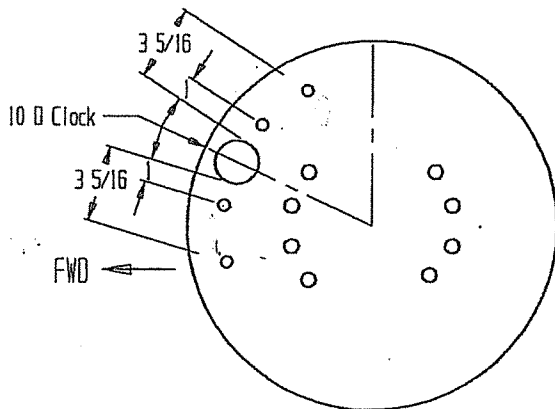

6

EATON 2 BOLT CAM FLANGE REAR MOUNT

EATON 4 BOLT CAM FLANGE TOP FWD MOUNT
016-20-857 BRACKET KIT

7

PETERBILT / WATSON CHALIN / HEN.

ROCKWELL 15" "D" SERIES
016-20-863 BRACKET KIT

8

016-20-8557 BRACKET KIT