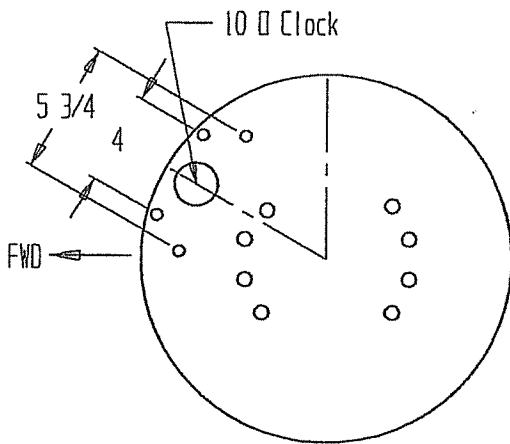

MERITOR 4 BOLT CAM FLANGE FWD MOUNT
016-20-865 BRACKET KIT

3