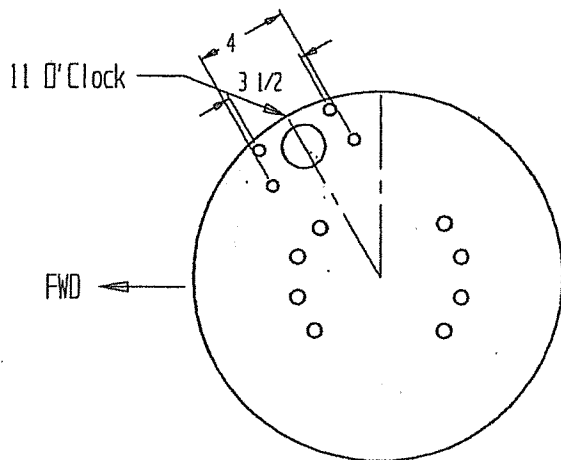

BKT KIT. #	FOR TIRE SIZE
016-20-6783	385/65 R22.5
016-20-6784	425/65 R22.5

17

20,000# AXLE BRACKET KITS

3/4X2 ALUM ARMS STD WITH BRACKET KITS ON THIS PAGE

MERITOR 4 BOLT CAM FLANGE FWD MOUNT

BKT KIT #	FOR TIRE SIZE
016-20-6583	385/65R 22.5
016-20-6584	425/65R 22.5

18

EATON 4 BOLT REAR CAM FLANGE

BKT KIT #	FOR TIRE SIZE
016-20-6683	385/65 R22.5
016-20-6684	425/65 R22.5

19

EATON 4 BOLT FORWARD CAM FLANGE

BKT KIT #	FOR TIRE SIZE
016-20-6683	385/65 R22.5
016-20-6684	425/65 R22.5