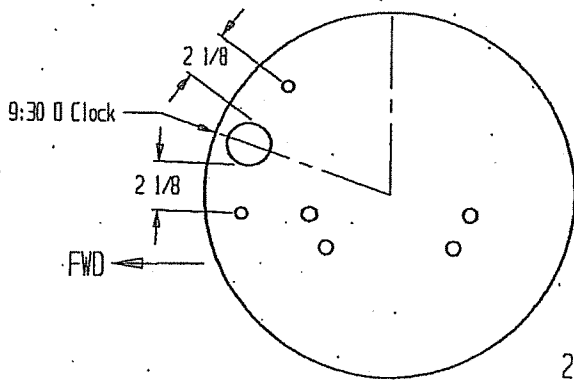

016-20-858 BRACKET KIT

KENWORTH W/HENDRICKSON
HLUS, HLUC OR HLUR
2PC SPINDLE W/EATON FWD CAM

12