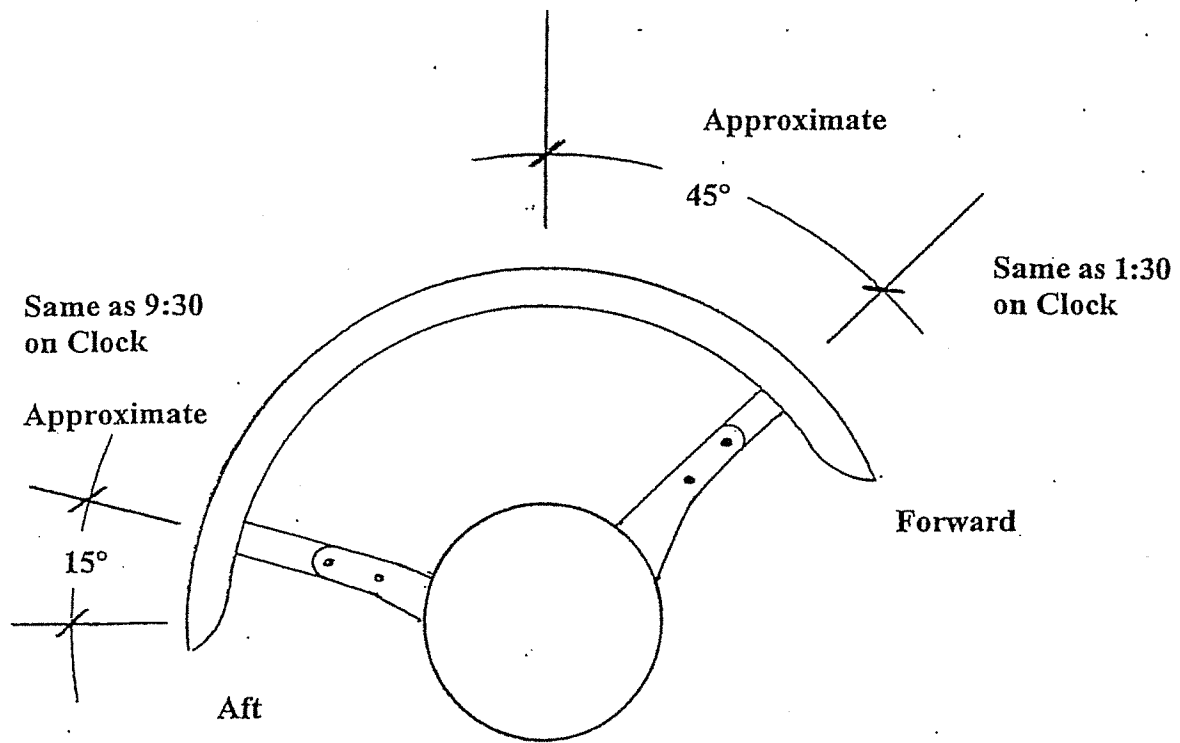

Recommended Placement of Brackets and Fenders for Correct Installation

51-53

8K

51-52

WATSON
Ridewell
Link

016-20-351 Bracket Kit
Watson-Chalin SL-0851TT Tru-Track Super Lite
8,000# Capacity Self Steering Axle
With 215/75 R17.5 Tires

016-20-851 Bracket Kit
Hendrickson FBC
8K & 10K Self Steering Axle
with 6.75 x 17.5 & 6.75 x 19.5 Wheel Size

61-78

016-20-861 BRACKET KIT

MERITOR 4 BOLT CAM FLANGE REAR MOUNT

Link

63-78

WATSON
After 03/08

016-20-863 BRACKET KIT