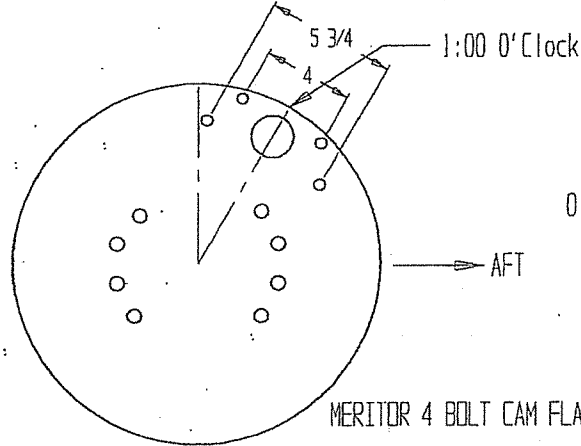

Recommended Placement of Brackets and Fenders for Correct Installation

51-53

8K

51-52

WATSON
Ridewell
Link

016-20-351 Bracket Kit
Watson-Chalin SL-0851TT Tru-Track Super Lite
8,000# Capacity Self Steering Axle
With 215/75 R17.5 Tires

016-20-851 Bracket Kit
Hendrickson FBC
8K & 10K Self Steering Axle
with 6.75 x 17.5 & 6.75 x 19.5 Wheel Size

61-78

016-20-861 BRACKET KIT

MERITOR 4 BOLT CAM FLANGE REAR MOUNT

Link

63-78

WATSON
After 03/08

016-20-863 BRACKET KIT