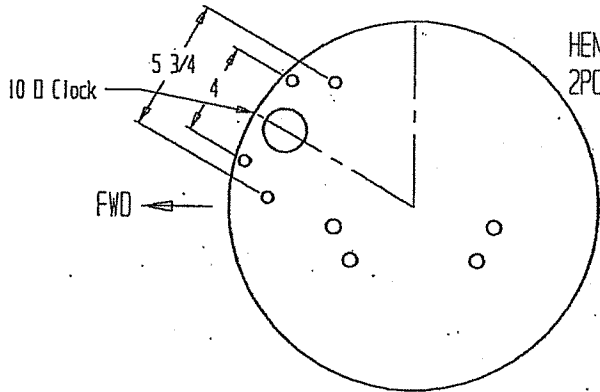

9

EATON 4 BOLT CAM
TUBE FLANGE

PETERBILT W/HENDRICKSON HLUS, HLUC OR HLUR
2PC SPINDLE W/EATON FWD CAM

016-20-869 BRACKET KIT

10

EATON 2 BOLT CAM
TUBE FLANGE

PETERBILT W/HENDRICKSON HLUS, HLUC OR HLUR
2PC SPINDLE W/EATON FWD CAM